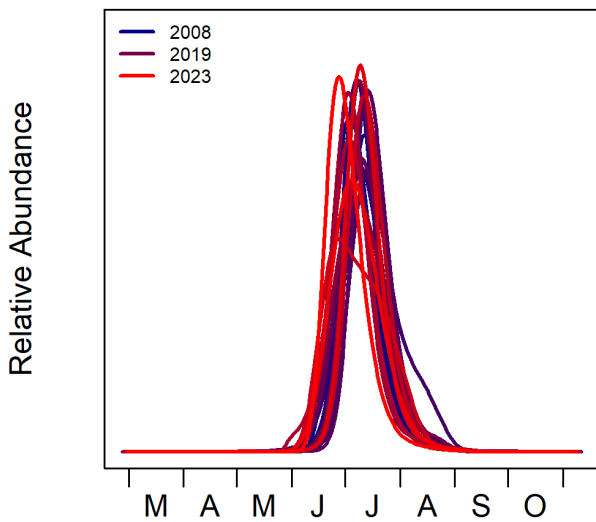

63.080: Garden Grass-veneer

Chrysoteuchia culmella

An extremely common and widespread grass moth. May be expanding range in Scotland. Increasing GMS abundance.

	Numbers of Moths and Traps			
	Records	Moths	Traps.Recorded	Trap-years Recorded
All Main Season	21,115	199,526	1016/1326 (77%)	3,829/5,275 (73%)
Trend	18,350	177,029	581	3,269/3,929 (83%)

Distributions

Phenology

Abundance Trend