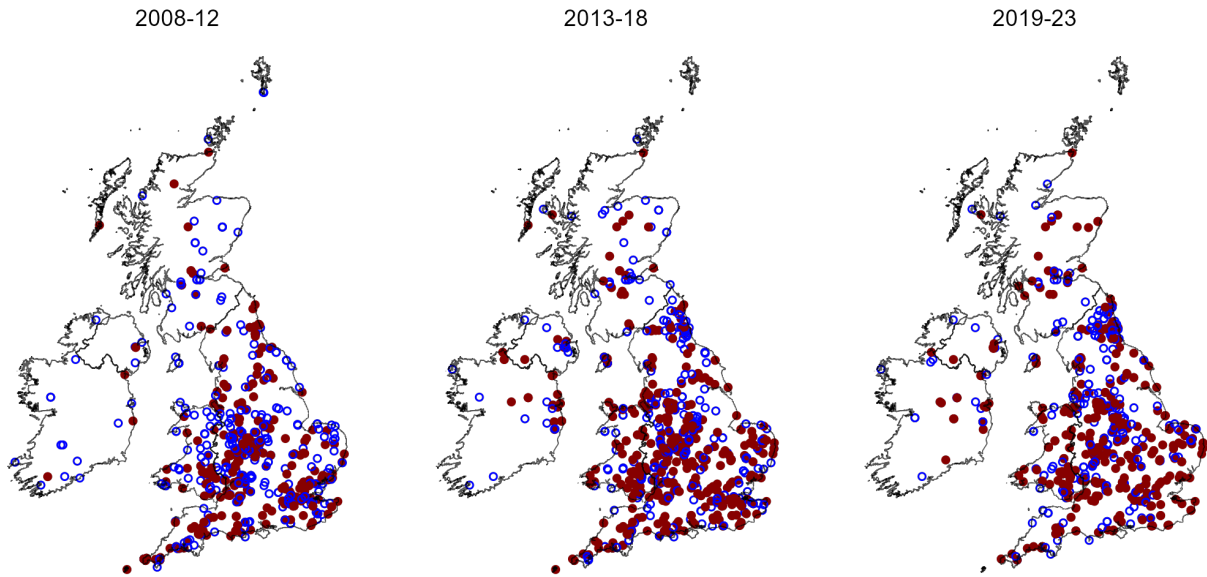

63.093: Straw Grass-moth

Agriphila straminella

A very common but more local grass moth

Increasing GMS abundance in the North, stable in the South.

	Numbers of Moths and Traps			
	Records	Moths	Traps.Recorded	Trap-years Recorded
All Main Season	11,833	66,134	845/1324 (64%)	3,152/5,271 (60%)
Trend	10,611	60,954	539	2,769/3,708 (75%)

Distributions

Phenology

Abundance Trend