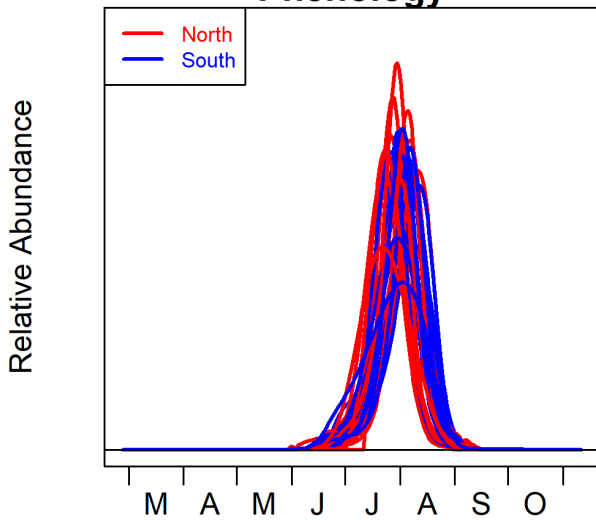

63.093: Straw Grass-moth

Agriphila straminella

A very common but more local grass moth

Increasing GMS abundance in the North, stable in the South.

	Numbers of Moths and Traps			
	Records	Moths	Traps.Recorded	Trap-years Recorded
All Main Season	11,833	66,134	845/1324 (64%)	3,152/5,271 (60%)
Trend	10,611	60,954	539	2,769/3,708 (75%)

Distributions

Phenology

Abundance Trend