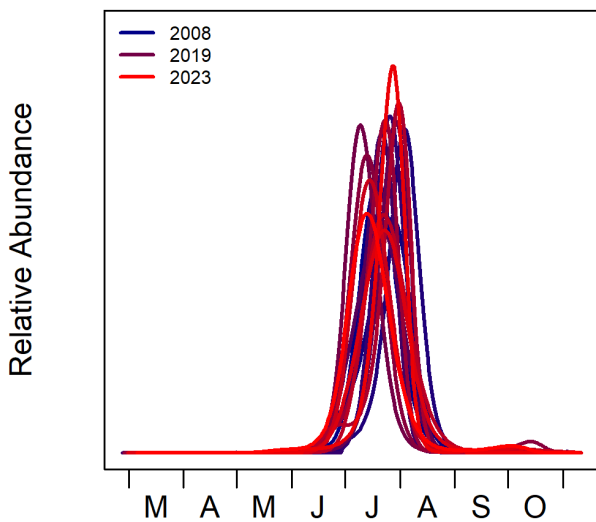

70.004: Least Carpet

Idaea rusticata

A reasonably common species where it occurs, but confined to the South-east.
 Expanded considerably in range and abundance since 1970.
 Evidence of range expansion in GMS and a very large increase in abundance.

<i>Numbers of Moths and Traps</i>				
	Records	Moths	Traps.Recorded	Trap-years Recorded
All Main Season	3,420	10,062	311/1270 (24%)	981/4,960 (20%)
Trend	2,906	8,454	190	828/1,296 (64%)

Distributions

Phenology