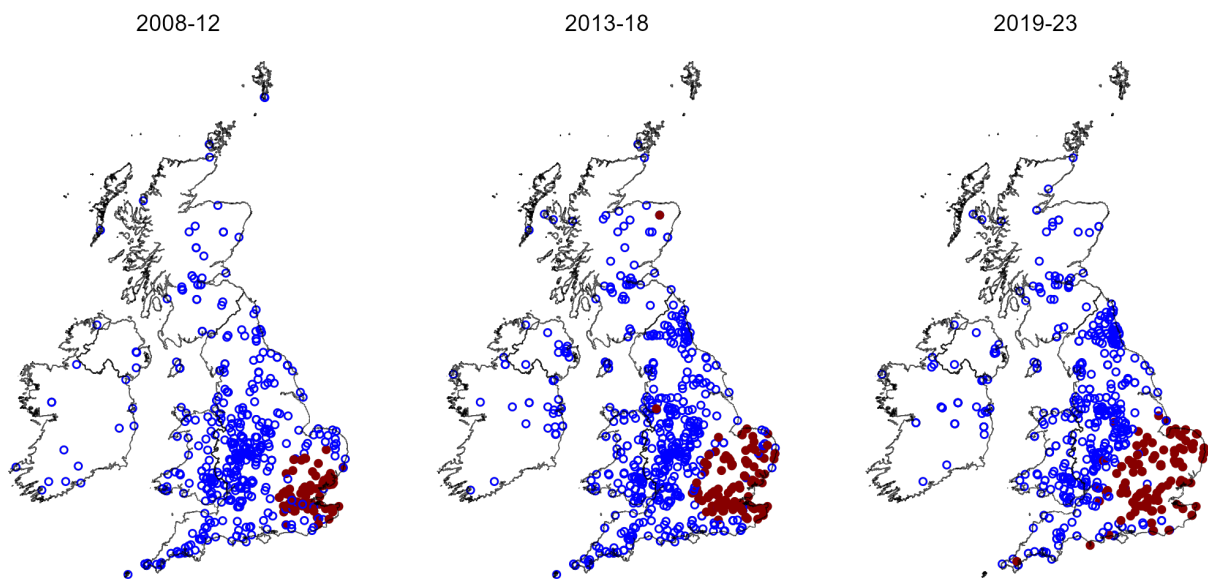

70.004: Least Carpet

Idaea rusticata

A reasonably common species where it occurs, but confined to the South-east.
 Expanded considerably in range and abundance since 1970.
 Evidence of range expansion in GMS and a very large increase in abundance.

<i>Numbers of Moths and Traps</i>				
	Records	Moths	Traps.Recorded	Trap-years Recorded
All Main Season	3,420	10,062	311/1270 (24%)	981/4,960 (20%)
Trend	2,906	8,454	190	828/1,296 (64%)

Distributions

Phenology