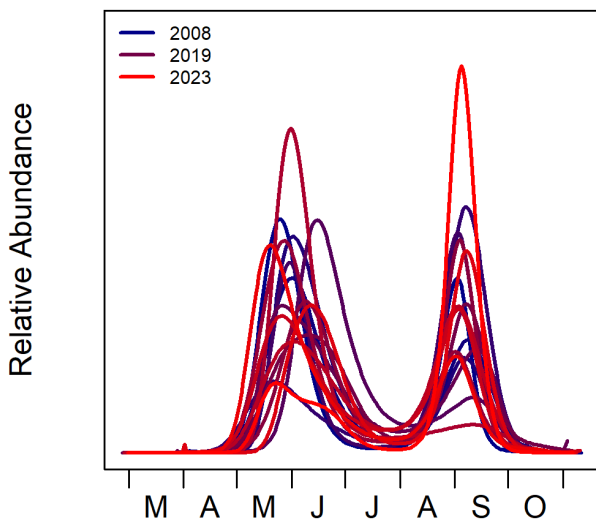

70.100: Green Carpet

Colostygia pectinataria

A common and widespread species, double-brooded.
 Large increases in distribution and abundance since 1970.
 GMS abundance static.

<i>Numbers of Moths and Traps</i>				
	Records	Moths	Traps.Recorded	Trap-years Recorded
All Main Season	11,596	23,911	1061/1331 (80%)	3,534/5,308 (67%)
Trend	10,045	20,811	617	2,999/4,186 (72%)

Distributions

Phenology

Abundance Trend