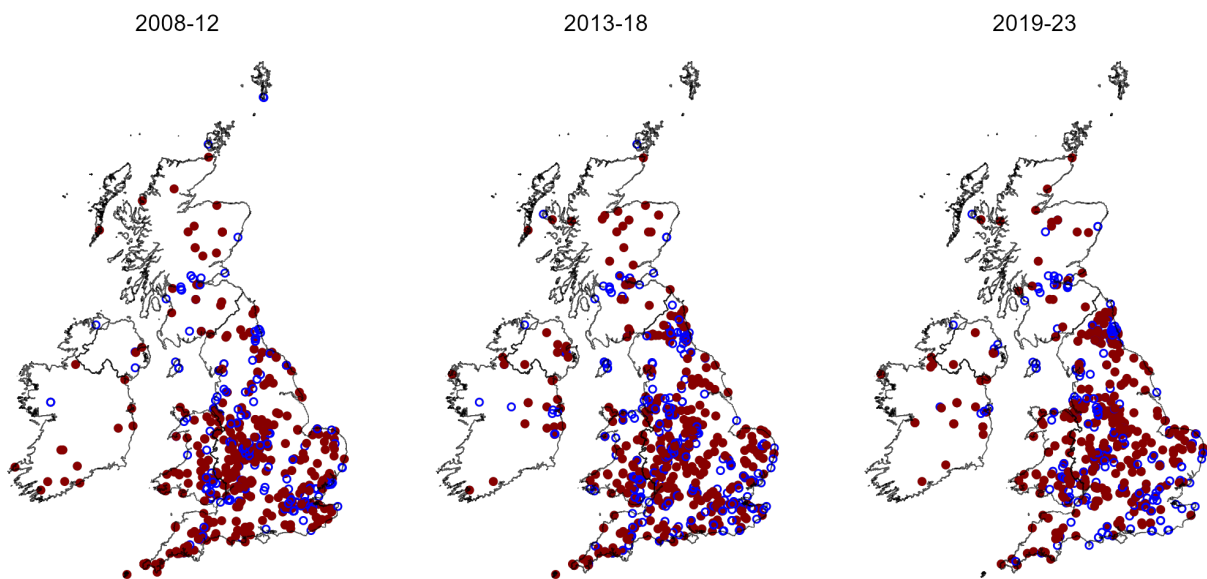

70.100: Green Carpet

Colostygia pectinataria

A common and widespread species, double-brooded.
 Large increases in distribution and abundance since 1970.
 GMS abundance static.

<i>Numbers of Moths and Traps</i>				
	Records	Moths	Traps.Recorded	Trap-years Recorded
All Main Season	11,596	23,911	1061/1331 (80%)	3,534/5,308 (67%)
Trend	10,045	20,811	617	2,999/4,186 (72%)

Distributions

Phenology

Abundance Trend