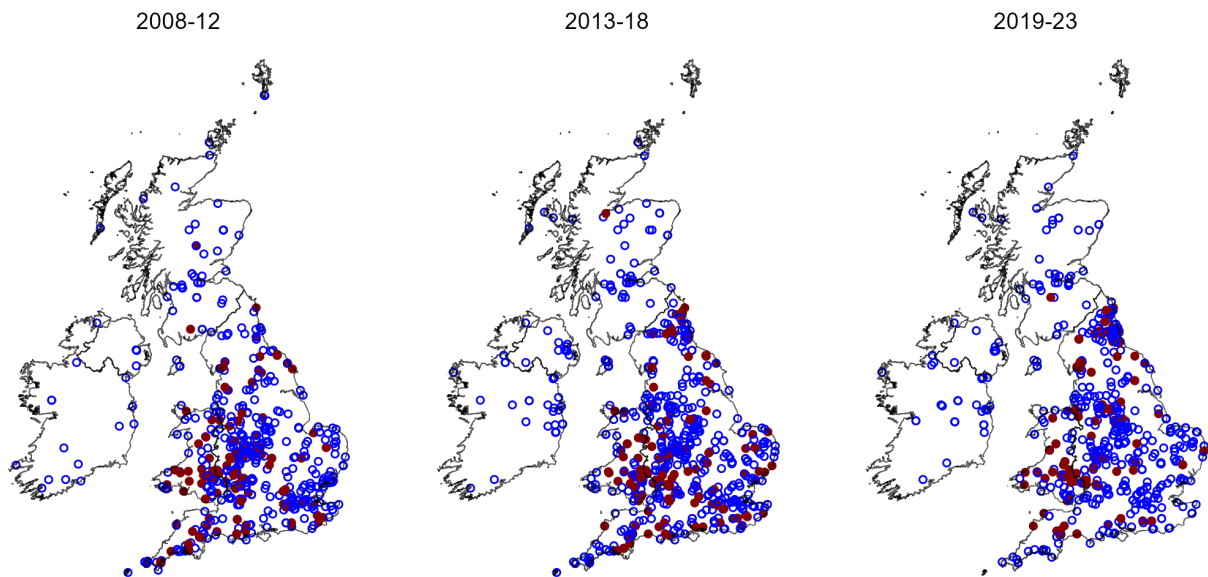

# 70.239: Purple Thorn *Selenia tetralunaria*

An uncommon and local species. Double-brooded  
 Some increase in range since 1970.  
 GMS abundance decreasing.

	<b>Numbers of Moths and Traps</b>			
	Records	Moths	Traps.Recorded	Trap-years Recorded
All Main Season	1,873	2,465	506/1323 (38%)	1,187/5,293 (22%)
Trend	1,598	2,106	352	1,008/2,575 (39%)

### Distributions