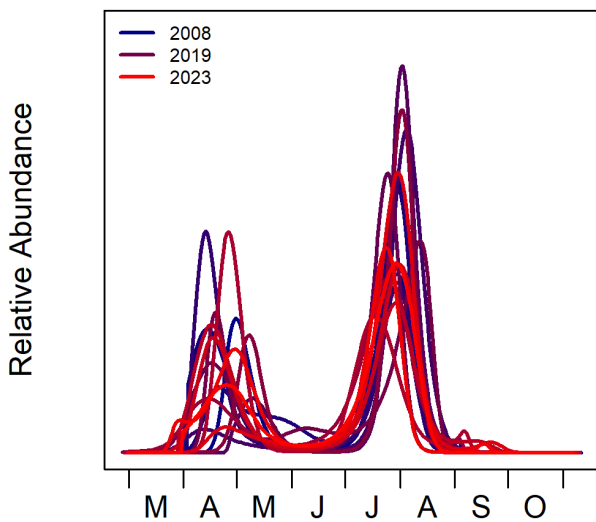

70.239: Purple Thorn *Selenia tetralunaria*

An uncommon and local species. Double-brooded
Some increase in range since 1970.
GMS abundance decreasing.

	Numbers of Moths and Traps			
	Records	Moths	Traps.Recorded	Trap-years Recorded
All Main Season	1,873	2,465	506/1323 (38%)	1,187/5,293 (22%)
Trend	1,598	2,106	352	1,008/2,575 (39%)

Distributions

Phenology

Abundance Trend