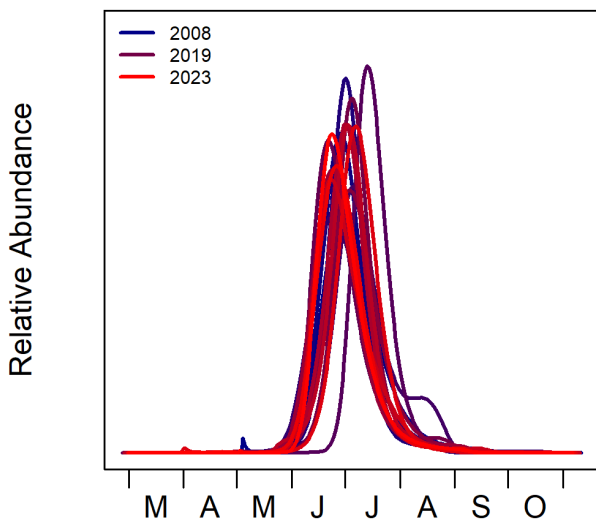

70.265: Mottled Beauty

Alcis repandata

A common and widespread species.

No long-term trends noted in abundance or distribution.

GMS shows decreasing in abundance.

Numbers of Moths and Traps				
	Records	Moths	Traps.Recorded	Trap-years Recorded
All Main Season	9,148	22,190	973/1328 (73%)	3,250/5,292 (61%)
Trend	7,849	19,058	587	2,768/3,963 (70%)

Distributions

Phenology

Abundance Trend