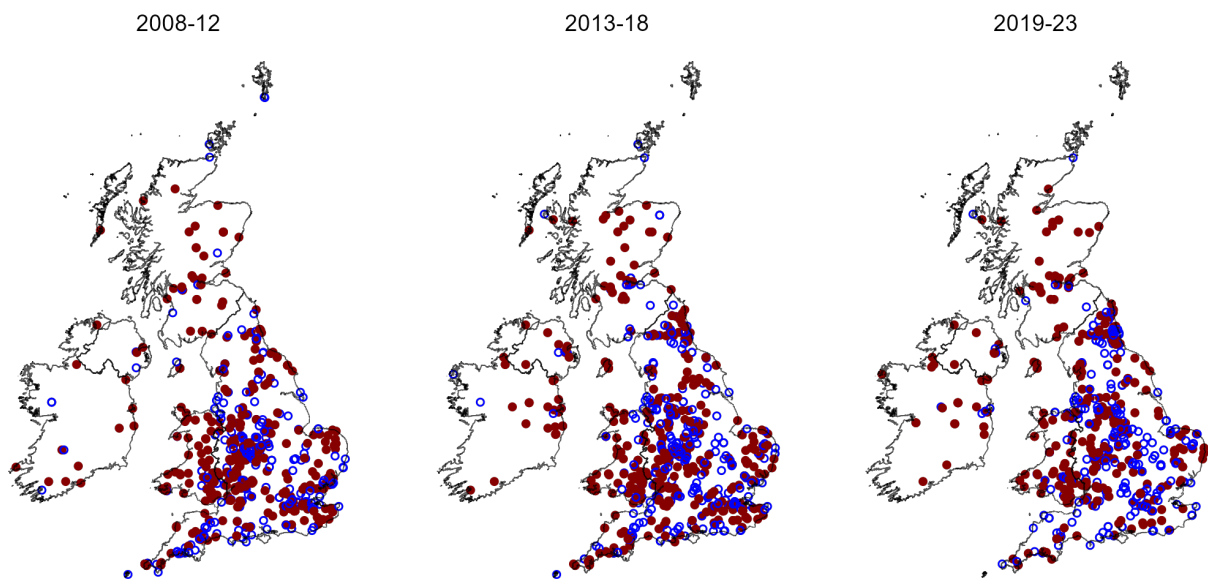

70.265: Mottled Beauty

Alcis repandata

A common and widespread species.

No long-term trends noted in abundance or distribution.

GMS shows decreasing in abundance.

Numbers of Moths and Traps				
	Records	Moths	Traps.Recorded	Trap-years Recorded
All Main Season	9,148	22,190	973/1328 (73%)	3,250/5,292 (61%)
Trend	7,849	19,058	587	2,768/3,963 (70%)

Distributions

Phenology

Abundance Trend