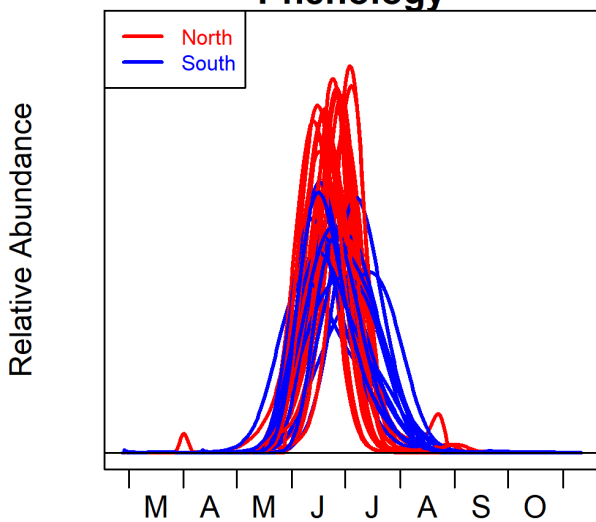

72.019: Buff Ermine *Spilosoma lutea*

Extremely common and widespread (except in Scotland).

Increased in range, but decreased in abundance since 1970.

GMS abundance has decreased in the South, but stable or increasing in the North.

<i>Numbers of Moths and Traps</i>				
	Records	Moths	Traps.Recorded	Trap-years Recorded
All Main Season	19,329	59,679	1125/1332 (84%)	4,357/5,317 (82%)
Trend	16,730	52,229	622	3,712/4,147 (90%)

Distributions

Phenology

Abundance Trend