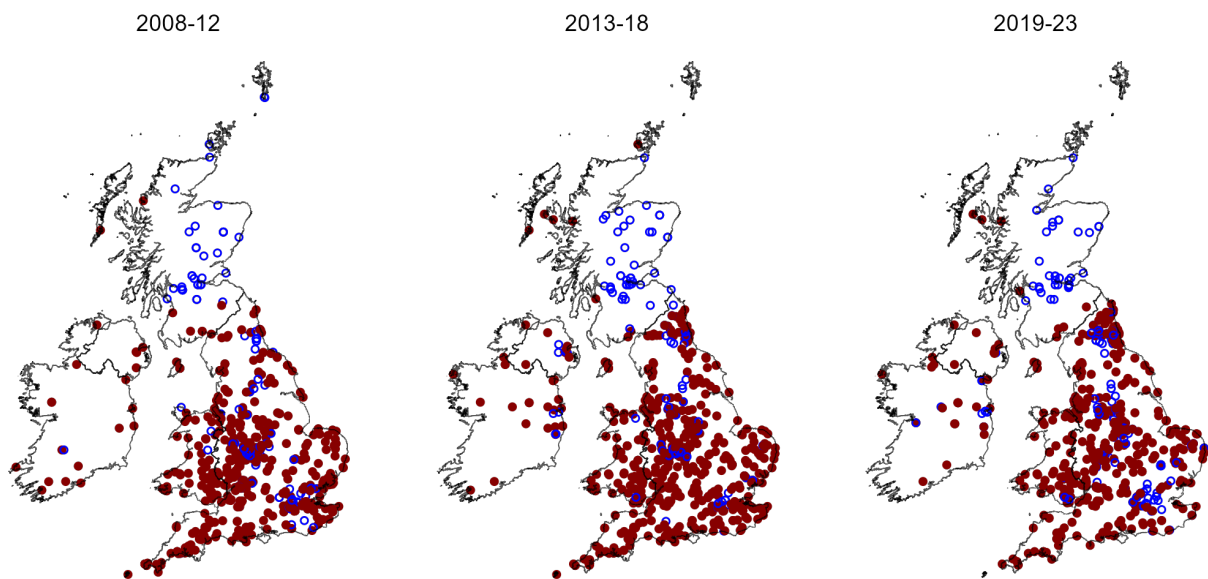

72.019: Buff Ermine *Spilosoma lutea*

Extremely common and widespread (except in Scotland).

Increased in range, but decreased in abundance since 1970.

GMS abundance has decreased in the South, but stable or increasing in the North.

<i>Numbers of Moths and Traps</i>				
	Records	Moths	Traps.Recorded	Trap-years Recorded
All Main Season	19,329	59,679	1125/1332 (84%)	4,357/5,317 (82%)
Trend	16,730	52,229	622	3,712/4,147 (90%)

Distributions