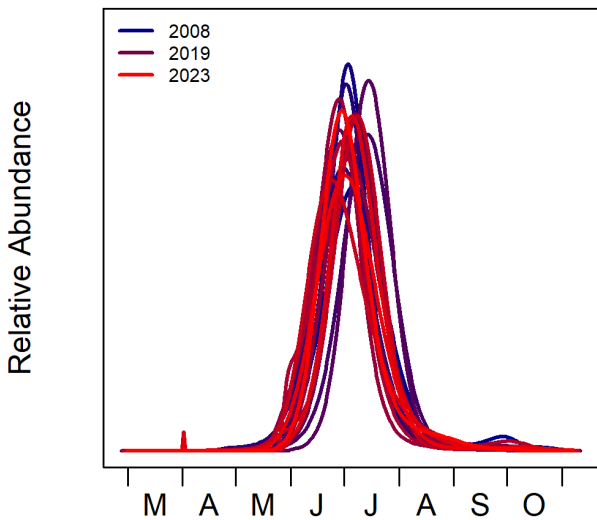

73.092: Mottled Rustic

Caradrina morpheus

A common but regional species (south, central and west).

Severe decline in abundance since 1970.

GMS abundance is increasing.

Numbers of Moths and Traps				
	Records	Moths	Traps.Recorded	Trap-years Recorded
All Main Season	8,288	21,508	782/1328 (59%)	2,591/5,292 (49%)
Trend	7,452	19,522	511	2,271/3,535 (64%)

Distributions

Phenology

Abundance Trend