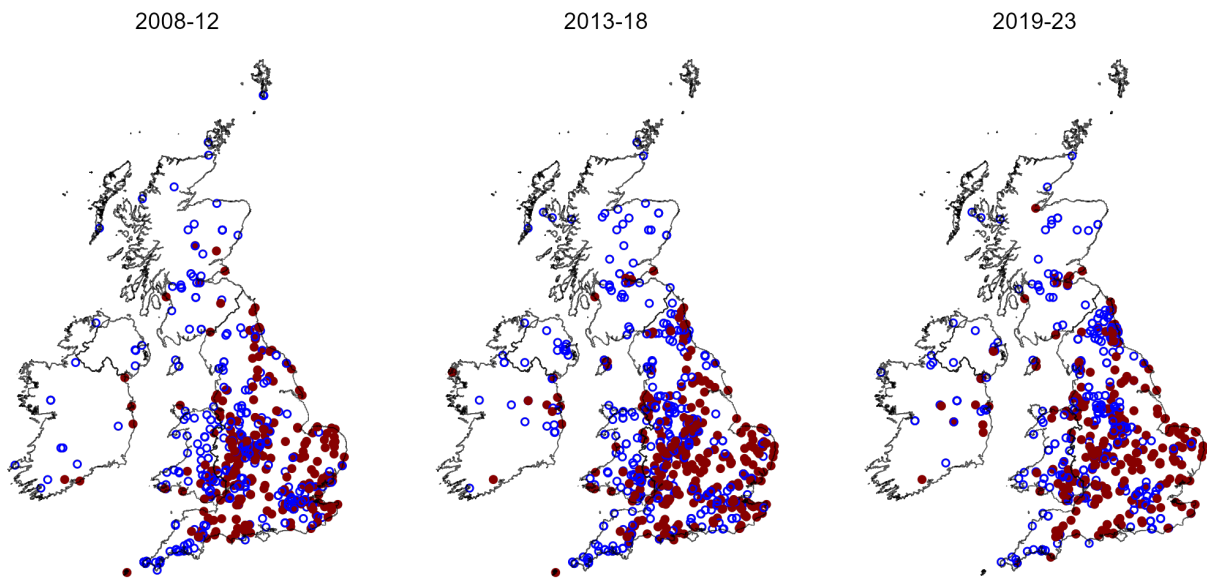

73.092: Mottled Rustic

Caradrina morpheus

A common but regional species (south, central and west).

Severe decline in abundance since 1970.

GMS abundance is increasing.

Numbers of Moths and Traps				
	Records	Moths	Traps.Recorded	Trap-years Recorded
All Main Season	8,288	21,508	782/1328 (59%)	2,591/5,292 (49%)
Trend	7,452	19,522	511	2,271/3,535 (64%)

Distributions

Phenology

Abundance Trend