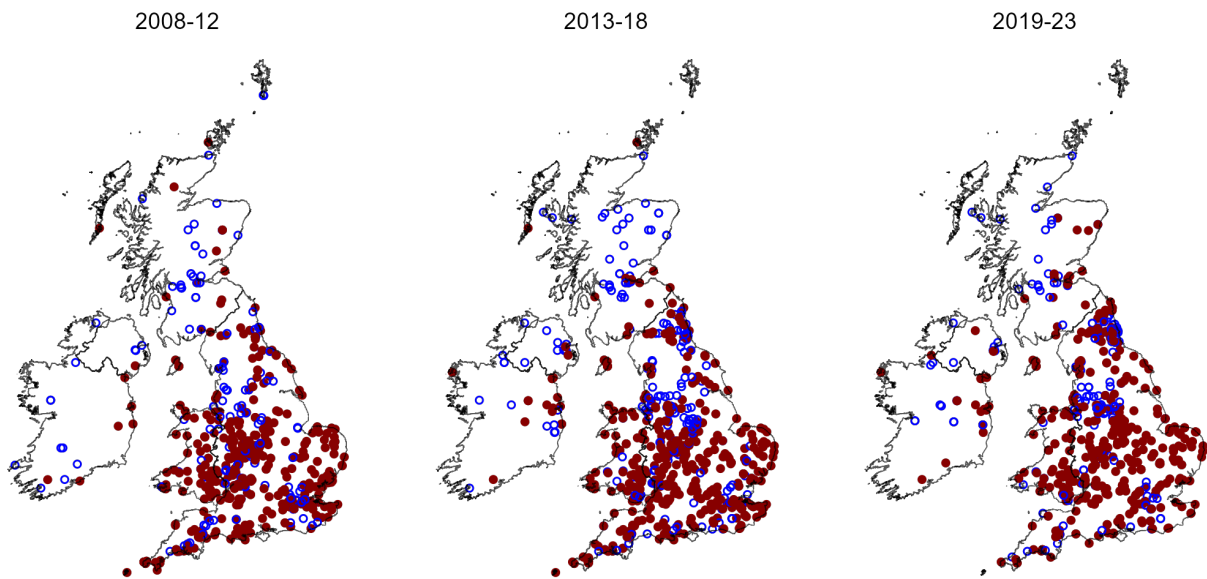

73.131: Flounced Rustic

Luperina testacea

An extremely common widespread species, but less recorded in Scotland.
 Has increased in distribution but reduced in abundance since 1970.
 GMS abundance increasing.

<i>Numbers of Moths and Traps</i>				
	Records	Moths	Traps.Recorded	Trap-years Recorded
All Main Season	12,921	46,204	1065/1332 (80%)	3,849/5,317 (72%)
Trend	11,161	39,913	618	3,284/4,175 (79%)

Distributions