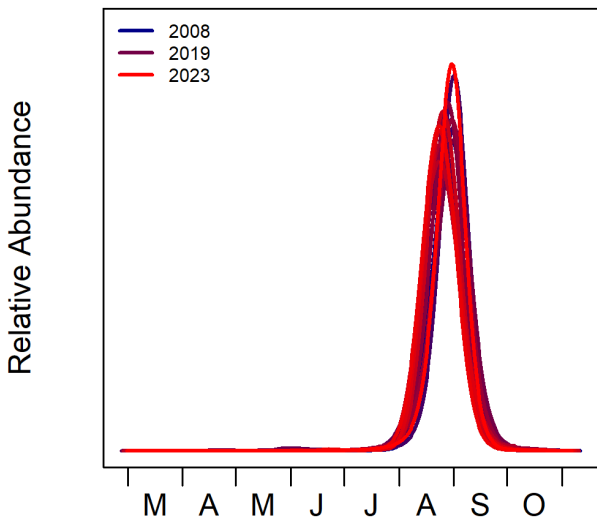

73.131: Flounced Rustic

Luperina testacea

An extremely common widespread species, but less recorded in Scotland.
Has increased in distribution but reduced in abundance since 1970.
GMS abundance increasing.

<i>Numbers of Moths and Traps</i>				
	Records	Moths	Traps.Recorded	Trap-years Recorded
All Main Season	12,921	46,204	1065/1332 (80%)	3,849/5,317 (72%)
Trend	11,161	39,913	618	3,284/4,175 (79%)

Distributions

Phenology

Abundance Trend