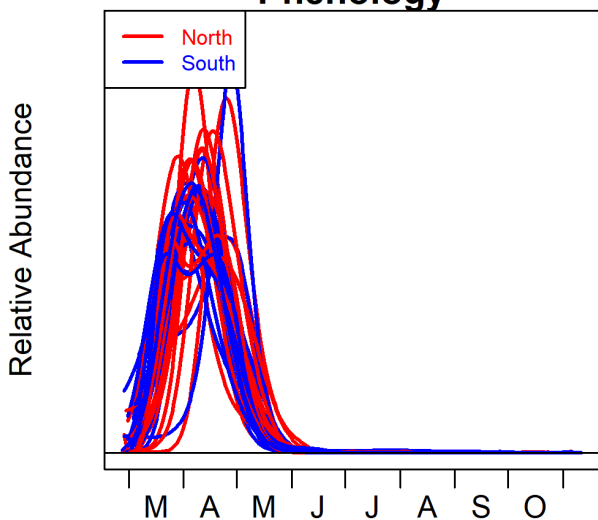

73.249: Hebrew Character

Orthosia gothica

A ubiquitous early season species - recorded everywhere.
Increased in range but decreased in abundance since 1970 and now emerges earlier.
GMS abundance decreasing in the South, but stable in the North.

Numbers of Moths and Traps				
	Records	Moths	Traps Recorded	Trap-years Recorded
All Main Season	34,664	185,384	1305/1332 (98%)	5,199/5,317 (98%)
Trend	29,502	159,422	669	4,361/4,431 (98%)

Distributions

Phenology

Abundance Trend