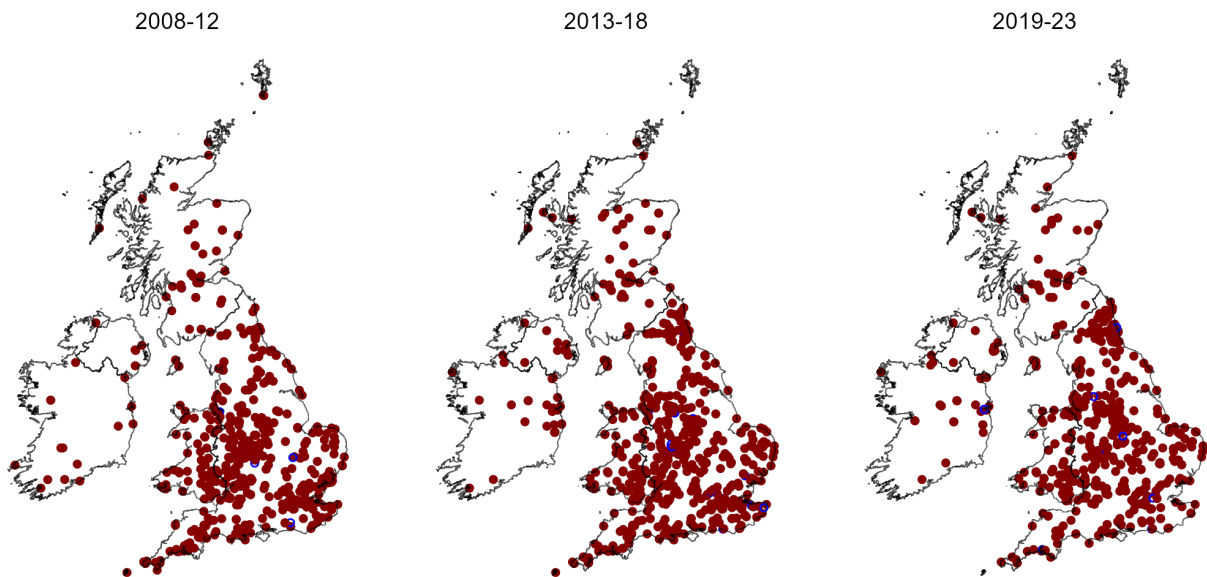

73.249: Hebrew Character

Orthosia gothica

A ubiquitous early season species - recorded everywhere.
 Increased in range but decreased in abundance since 1970 and now emerges earlier.
 GMS abundance decreasing in the South, but stable in the North.

Numbers of Moths and Traps				
	Records	Moths	Traps Recorded	Trap-years Recorded
All Main Season	34,664	185,384	1305/1332 (98%)	5,199/5,317 (98%)
Trend	29,502	159,422	669	4,361/4,431 (98%)

Distributions